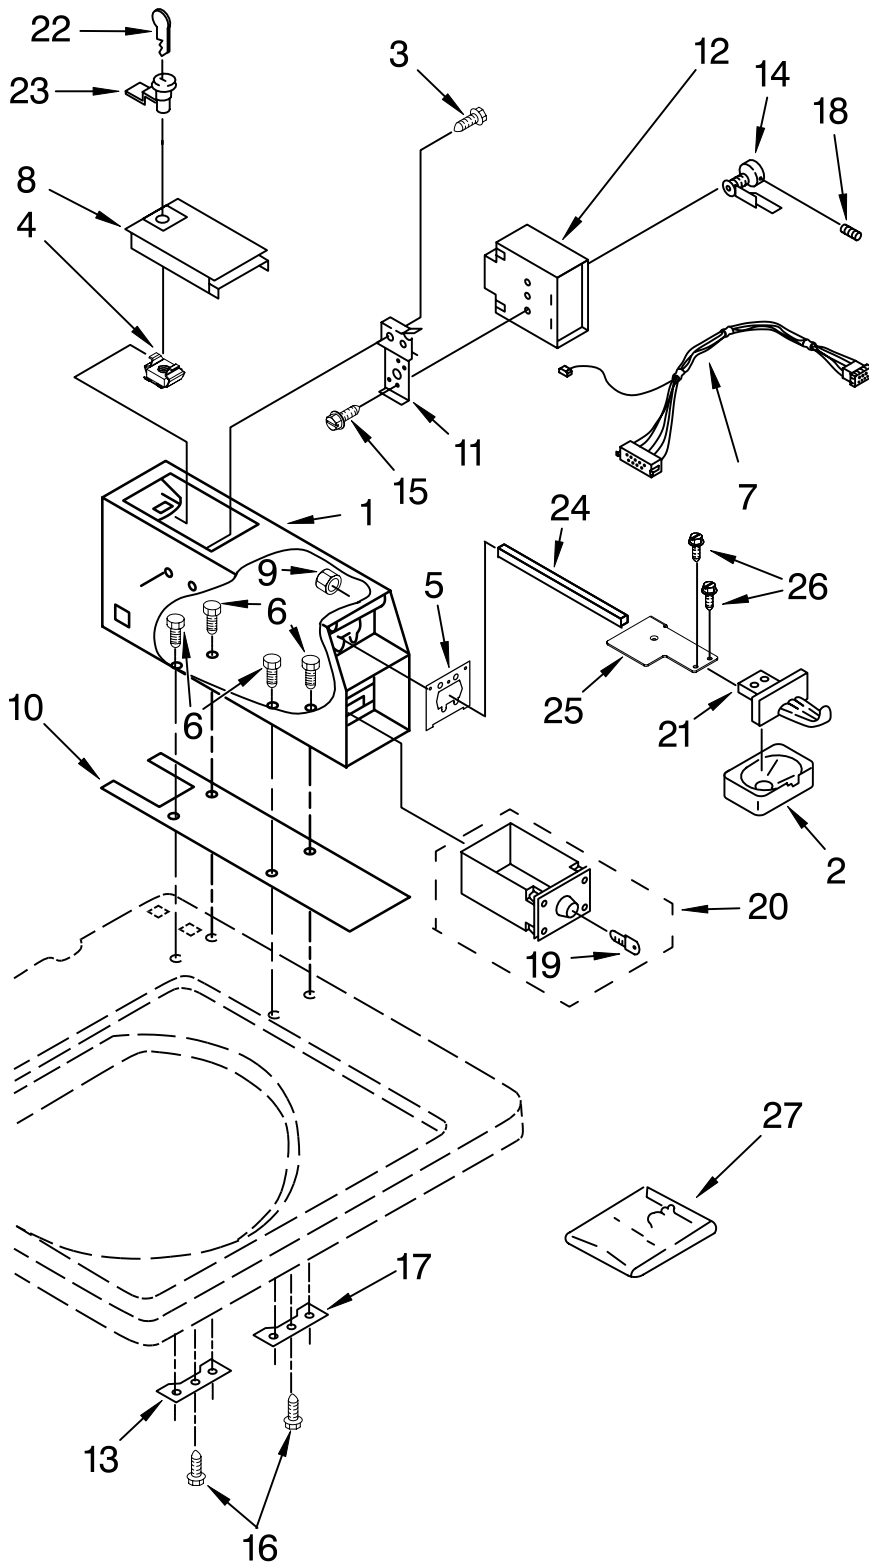

# CONTROL PANEL PARTS

For Model: CAM2752TQ0  
(White)

Illus. No.	Part No.	DESCRIPTION	Illus. No.	Part No.	DESCRIPTION	Illus. No.	Part No.	DESCRIPTION
1	8577883	Panel, Console	10	3348109	Lens, Amber (2)	19	W10114216	Harness, Wiring (Includes Items 20 & 21) (For Detail See Pages 12 & 13)
2	3978858	Bracket, Control	11	3348110	Lens, Yellow (1)	20	8524801	Hose, Pressure Switch to Air Dome
3	3349494	Connector, ATC	12	8316433	Pushbutton (7)	21	8524791	Hose, Pressure Switch Link
4	8577359	Switch, Cycle Selector (Includes Item 12)	13	8524802	Pressure Switch, Low Water Level	22	357572	Clip, Grounding
5	3390646	Screw, 8-18 X 5/16	14	3400073	Screw, 10-24 x 3/8	23	8578168	Control, Automatic Temp. (ATC)
6	3949740	End Cap (R.H.)	15	90767	Screw, 8-18 x 3/8 (2)			
7	8281182	Screw (2)	16	3949734	End Cap (L.H.)			
8	8573825	Pressure Switch, High Water Level (Includes "T" Fitting-Not Shown)	17	689559	Nut, Push-In (2)			
9	3352457	Lights, Indicator	18	97787	Screw, End Cap To Bracket (4)			

# METER CASE PARTS

For Model: CAM2752TQ0  
(White)

Illus. No.	Part No.	DESCRIPTION
1	3406994	Meter Case
2	385421	Funnel, Coin
3	339805	Screw, 10-32 X 3/16
4	90406	Nut, Cage
5	3954761	Plate, Adapter (Includes Item 2)
6	3353994	Bolt, Meter Case 5/16-18 x 2.5 (1)
	3349065	5/16-24 x 1 (3)
7	3955640	Wire Harness, Timer
8	3351136	Door, Service
9	3400029	Nut, Adapter Plate (3)
10	3954812	Cushion, Case
11	385575	Bracket, Timer
12	W10112081	Timer, 60 Hz.
13	3353813	Plate, Mounting
14	385571	Clutch, Timer
	354987	E-Ring
15	3400064	Screw, Timer
16	98445	Screw, 10-16 x 3/4
17	3347825	Plate, Mounting
18	98654	Screw, Set (2)
19		Key, Money Box
20	*8316525	Money Box (Includes Item 19)
21	*8316520	Coin Chute
22	*358288	Key, Service Door
23	*8316526	Security Lock & Cam Assembly
24	*8318517	Bolt, Coin Chute Extension
25	*8316522	Extension
26	*3400086	Screw, 10-32 x 3/8
27	*8316524	Kit, Chute Decal